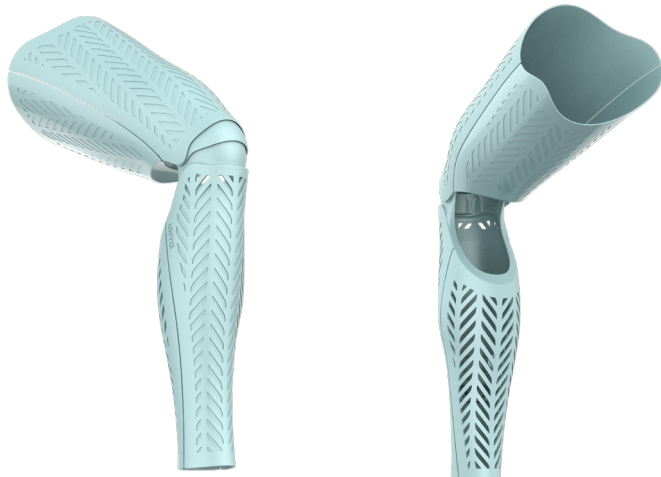

All colors.

Matte / Glossy.

UNYQ OneFit Designs

AK Red / Gold Matte

GALAXY

AK (*selected Knees*)*

All colors.

Matte / Glossy.