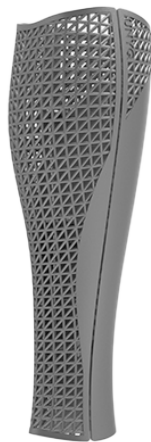

All colors.

Matte / Glossy.

Extras: Engrave, Vinyl,
KneeBumper.

UNYQ CustomFit FIRM

BK Violet
Matte

BK Silver
Matte

AK Blue /Mint
Matte

RAKO