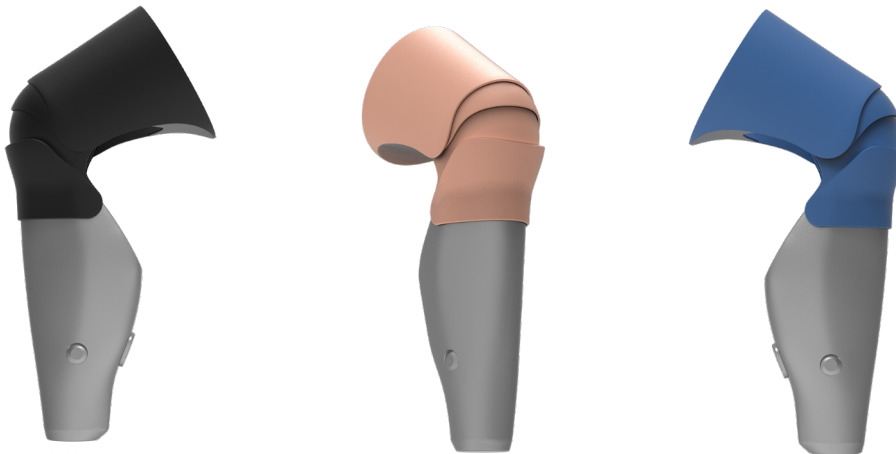

How does **KneeFit** works?

AVAILABLE **COLORS**