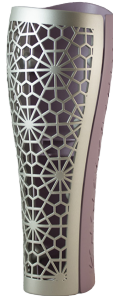

UNYQ CustomFit FIRM Desings

AMBRA