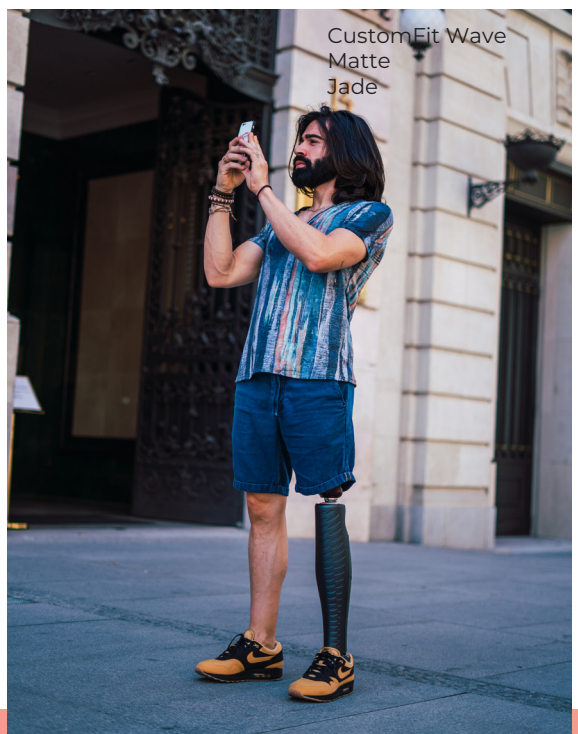

AK / BK.

All colors except Hydro.

Satin / Glossy.

Extras: Engrave.

CustomFit
Next **FLEX**
Graphite
Satin

CustomFit Next
Glossy
Black

CustomFit Wave
Matte
Jade

FIRM