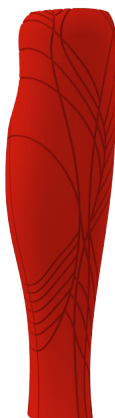

Matte / Glossy.

Extras: Engrave, Vinyl,
KneeBumper.

AK Red
Matte

BK Mustard
Matte

AK Rosegold
Matte

FLOW

AK / BK.

All colors.