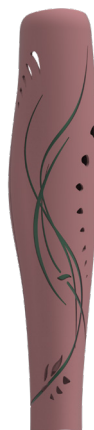

AK / BK.

All colors.

Matte / Glossy.

Extra: KneeBumper.

BK Iris Blue Purple /
Black Matte

AK Rosegold /
Black Matte

BK Champagne /
Black Matte

CRYSTAL

AK / BK.

All colors except Hydro.

Matte / Glossy.

Extras: Engrave, Vinyl,
KneeBumper.

AK Red / Silver
Matte

BK Ivory / Cherry
Matte

AK Lavender /
Jade Matte

SWAN